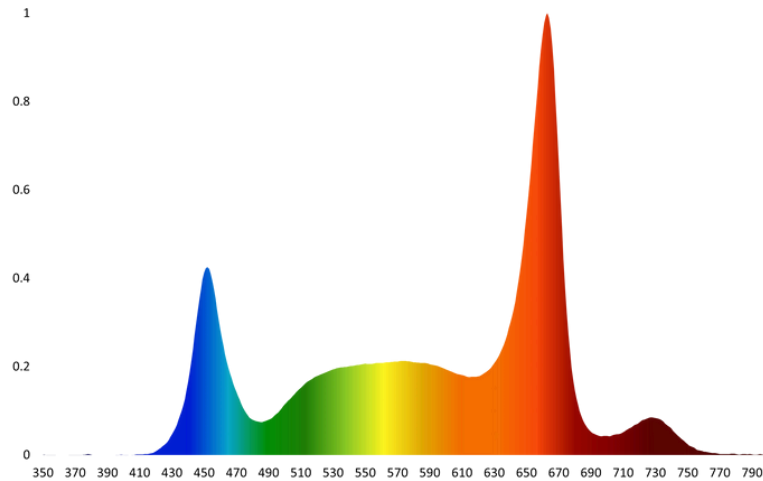

THE AELIUS 300 **REDD**

Due to its slim design, the Aelius 300 REDD is a great choice for supplemental light in greenhouses, as well as for standard grow tables and in grow tents.

FIXTURE DIMENSIONS

4" x 40"
12.4 LBS

THE REDD SPECTRUM

The REDD Spectrum is specially designed for flowering and greenhouse cultivation. With the right balance of blue and red rich light, you can expect to truly experience the genetic potential of your crop.

FIXTURE HIGHLIGHTS

MODEL	APGL-AELIUS-3-G-1-M-NL
EFFICACY (400-800nm)	3.0 $\mu\text{mol/J}$
PHOTON FLUX (400-800nm)	960 $\mu\text{mol/s}$
POWER	320 W
VOLTAGE RANGE	100-480 V

THE AELIUS 300 REDD

FIXTURE SPECIFICATIONS

FULL MODEL NAME	Aelius 300 REDD
HIGH VOLTAGE RANGE	200 - 480V
LOW VOLTAGE RANGE	120 - 277V
LIFETIME	L90 > 43,000hrs
LED OPTICS	120° Primary Optics
DIMMABLE	0-10V
FIXTURE POWER	320 W
POWER FACTOR	0.96
FREQUENCY	50/60Hz
THD @ 100% POWER	6%
COVERAGE AREA	3X4
WARRANTY PERIOD	5 Years
DAMP LOCATIONS	IP65
DRIVER (Fixture Mounted)	uPowerTek