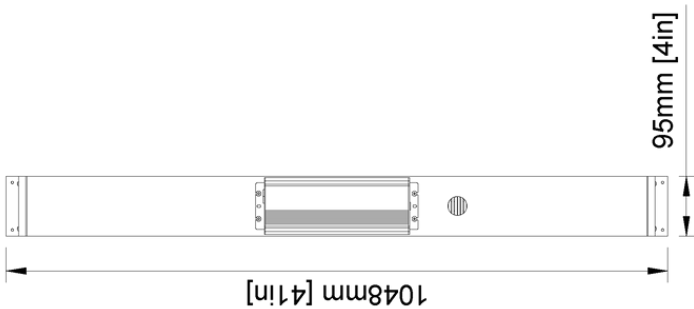

THE AELIUS 300 **REDD**

Due to its slim design, the Aelius 300 REDD is a great choice for supplemental light in greenhouses, as well as for standard grow tables and in grow tents.

FIXTURE DIMENSIONS

4" x 40"
12.4 LBS

FIXTURE HIGHLIGHTS

MODEL	APGL-AELIUS-3-G-1-M-NL
EFFICACY (400-800nm)	3.0 $\mu\text{mol/J}$
PHOTON FLUX (400-800nm)	960 $\mu\text{mol/s}$
POWER	320 W
VOLTAGE RANGE	100-480 V

THE AELIUS 300 REDD

FIXTURE SPECIFICATIONS

FULL MODEL NAME	Aelius 300 REDD
HIGH VOLTAGE RANGE	200 - 480V
LOW VOLTAGE RANGE	120 - 277V
LIFETIME	L90 > 43,000hrs
LED OPTICS	120° Primary Optics
DIMMABLE	0-10V
FIXTURE POWER	320 W
POWER FACTOR	0.96
FREQUENCY	50/60Hz
THD @ 100% POWER	6%
COVERAGE AREA	3X4
WARRANTY PERIOD	5 Years
DAMP LOCATIONS	IP65
DRIVER (Fixture Mounted)	uPowerTek