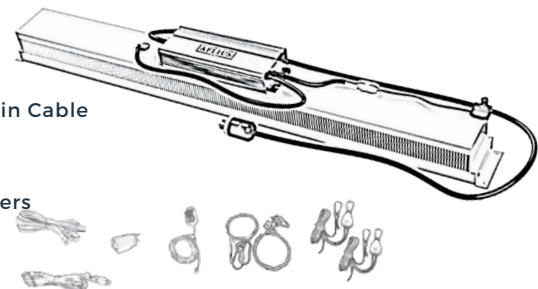

THE AELIUS 300 **REDD**

Due to its slim design, the Aelius 300 REDD is a great choice for supplemental light in greenhouses, as well as for standard grow tables and in grow tents.

FIXTURE DIMENSIONS

4" x 40"
12.4 LBS

AELIUSTM
LED

LET'S CONNECT

1-844-472-3389

sales@aeliusled.com

aeliusled.com

@aeliusled

INCLUDED IN BOX

LED Fixture
LED Driver
240V Power Cord
RJ-14 Dimming Daisy-Chain Cable
120V Adapter
Dimmer (If Applicable)
Stainless Steel Wire Hangers
Rope Hangers