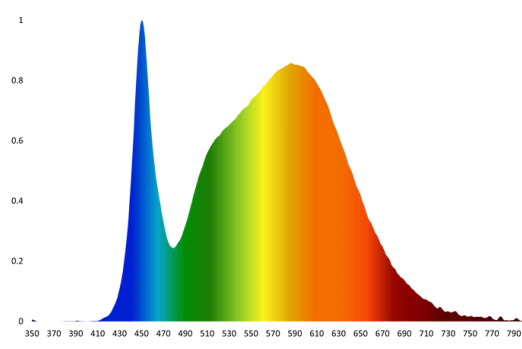

THE AELIUS 20W LED TUBE

The Aelius 20W LED Tube has a classic practical design that perfectly replaces T5 & T8 fixtures.

AVAILABLE SPECTRUMS

5000K SPECTRUM

6500K SPECTRUM

5000K + 660NM & 730NM SPECTRUM

FIXTURE HIGHLIGHTS

MODEL	F-TL02050K-LSN F-TL02065K-LSN F-TL020RFR-LSN
EFFICACY (400-800nm)	2.5 $\mu\text{mol}/\text{J}$
PHOTON FLUX (400-800nm)	50 $\mu\text{mol}/\text{s}$
POWER	20 W
VOLTAGE RANGE	120-240 V

THE
AELIUS 20W
LED TUBE

FIXTURE SPECIFICATIONS

FULL MODEL NAME	The Aelius 20W LED Tube
INPUT VOLTAGE RANGE	120-240V
DIMMABLE	No
LIFETIME	Q70 > 20,000hrs
LED OPTICS	120° Primary Optics
FIXTURE POWER	20 W
POWER FACTOR	0.90
FREQUENCY	50/60Hz
THD @ 100% POWER	<20%
INDIVIDUAL COVERAGE	8" x 44"
TOTAL BOX COVERAGE	44" x 48" (12" spacing)
WARRANTY PERIOD	5 Years
DAMP LOCATIONS	IP65
DAISY-CHAIN	Up To 20 Fixtures

Single Bar (20w Tubes are sold in sets of four)

AELIUS
LED™

Length: 46" (1160mm)

Height: 2.6" (38mm)

0.8 LBS

WHAT'S ABOVE YOUR PLANTS?