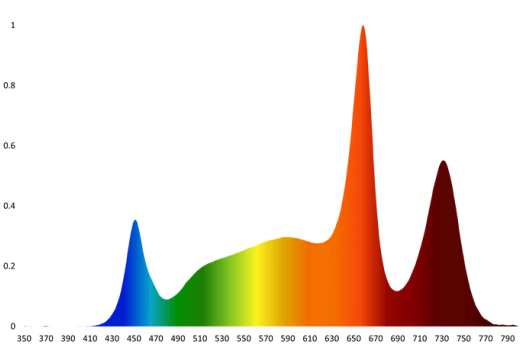

THE AELIUS 20W LED TUBE

The Aelius 20W LED Tube has a classic practical design that perfectly replaces T5 & T8 fixtures.

AVAILABLE SPECTRUMS

5000K SPECTRUM

6500K SPECTRUM

5000K + 660NM & 730NM SPECTRUM

FIXTURE HIGHLIGHTS

MODEL	F-TL02050K-LSN F-TL02065K-LSN F-TL020RFR-LSN
EFFICACY (400-800nm)	2.5 $\mu\text{mol}/\text{J}$
PHOTON FLUX (400-800nm)	50 $\mu\text{mol}/\text{s}$
POWER	20 W
VOLTAGE RANGE	120-240 V

THE
AELIUS 20W
LED TUBE

FIXTURE SPECIFICATIONS

FULL MODEL NAME	The Aelius 20W LED Tube
INPUT VOLTAGE RANGE	120-240V
DIMMABLE	No
LIFETIME	Q70 > 20,000hrs
LED OPTICS	120° Primary Optics
FIXTURE POWER	20 W
POWER FACTOR	0.90
FREQUENCY	50/60Hz
THD @ 100% POWER	<20%
INDIVIDUAL COVERAGE	8" x 44"
TOTAL BOX COVERAGE	44" x 48" (12" spacing)
WARRANTY PERIOD	5 Years
DAMP LOCATIONS	IP65
DAISY-CHAIN	Up To 20 Fixtures