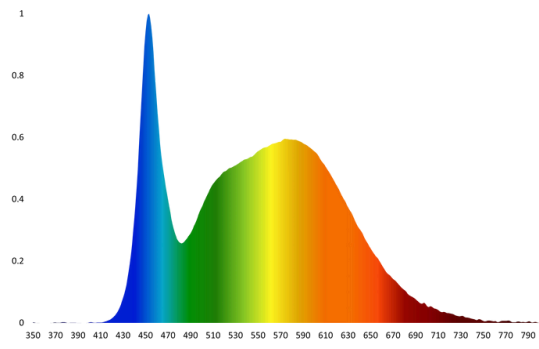

THE AELIUS 20W LED TUBE

The Aelius 20W LED Tube has a classic practical design that perfectly replaces T5 & T8 fixtures.

AVAILABLE SPECTRUMS

5000K SPECTRUM

6500K SPECTRUM

5000K + 660NM & 730NM SPECTRUM

FIXTURE HIGHLIGHTS

MODEL	F-TL02050K-LSN F-TL02065K-LSN F-TL020RFR-LSN
EFFICACY (400-800nm)	2.5 $\mu\text{mol}/\text{J}$
PHOTON FLUX (400-800nm)	50 $\mu\text{mol}/\text{s}$
POWER	20 W
VOLTAGE RANGE	120-240 V

THE
AELIUS 20W
LED TUBE

FIXTURE SPECIFICATIONS

FULL MODEL NAME	The Aelius 20W LED Tube
INPUT VOLTAGE RANGE	120-240V
DIMMABLE	No
LIFETIME	Q70 > 20,000hrs
LED OPTICS	120° Primary Optics
FIXTURE POWER	20 W
POWER FACTOR	0.90
FREQUENCY	50/60Hz
THD @ 100% POWER	<20%
INDIVIDUAL COVERAGE	8" x 44"
TOTAL BOX COVERAGE	44" x 48" (12" spacing)
WARRANTY PERIOD	5 Years
DAMP LOCATIONS	IP65
DAISY-CHAIN	Up To 20 Fixtures

Single Bar (20w Tubes are sold in sets of four)

AELIUS
LED™

Length: 46" (1160mm)

Height: 2.6" (38mm)

0.8 LBS

WHAT'S ABOVE YOUR PLANTS?