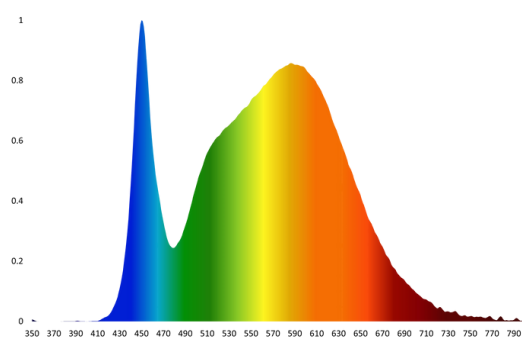

# THE AELIUS 20W LED TUBE

The Aelius 20W LED Tube has a classic practical design that perfectly replaces T5 & T8 fixtures.

## AVAILABLE SPECTRUMS

5000K SPECTRUM

6500K SPECTRUM

5000K + 660NM & 730NM SPECTRUM

## FIXTURE HIGHLIGHTS

<b>MODEL</b>	AELIUS-420
<b>EFFICACY</b> (400-800nm)	2.5 $\mu\text{mol}/\text{J}$
<b>PHOTON FLUX</b> (400-800nm)	50 $\mu\text{mol}/\text{s}$
<b>POWER</b>	20 W
<b>VOLTAGE RANGE</b>	120-277 V

THE  
**AELIUS 20W**  
LED TUBE

**FIXTURE SPECIFICATIONS**

<b>FULL MODEL NAME</b>	The Aelius 20W LED Tube
<b>INPUT VOLTAGE RANGE</b>	120-240V
<b>DIMMABLE</b>	No
<b>LIFETIME</b>	Q70 > 20,000hrs
<b>LED OPTICS</b>	120° Primary Optics
<b>FIXTURE POWER</b>	20 W
<b>POWER FACTOR</b>	0.90
<b>FREQUENCY</b>	50/60Hz
<b>THD @ 100% POWER</b>	<20%
<b>INDIVIDUAL COVERAGE</b>	8" x 44"
<b>TOTAL BOX COVERAGE</b>	44" x 48" (12" spacing)
<b>WARRANTY PERIOD</b>	5 Years
<b>DAMP LOCATIONS</b>	IP65
<b>DAISY-CHAIN</b>	Up To 20 Fixtures