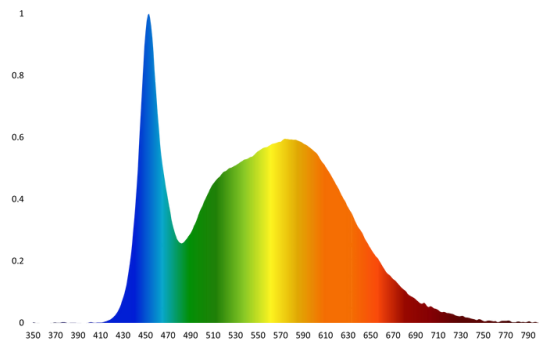

# THE AELIUS 20W LED TUBE

The Aelius 20W LED Tube has a classic practical design that perfectly replaces T5 & T8 fixtures.

## AVAILABLE SPECTRUMS

5000K SPECTRUM

6500K SPECTRUM

5000K + 660NM & 730NM SPECTRUM

## FIXTURE HIGHLIGHTS

<b>MODEL</b>	AELIUS-420
<b>EFFICACY</b> (400-800nm)	2.5 $\mu\text{mol}/\text{J}$
<b>PHOTON FLUX</b> (400-800nm)	50 $\mu\text{mol}/\text{s}$
<b>POWER</b>	20 W
<b>VOLTAGE RANGE</b>	120-277 V

THE  
**AELIUS 20W**  
LED TUBE

**FIXTURE SPECIFICATIONS**

<b>FULL MODEL NAME</b>	The Aelius 20W LED Tube
<b>INPUT VOLTAGE RANGE</b>	120-240V
<b>DIMMABLE</b>	No
<b>LIFETIME</b>	Q70 > 20,000hrs
<b>LED OPTICS</b>	120° Primary Optics
<b>FIXTURE POWER</b>	20 W
<b>POWER FACTOR</b>	0.90
<b>FREQUENCY</b>	50/60Hz
<b>THD @ 100% POWER</b>	<20%
<b>INDIVIDUAL COVERAGE</b>	8" x 44"
<b>TOTAL BOX COVERAGE</b>	44" x 48" (12" spacing)
<b>WARRANTY PERIOD</b>	5 Years
<b>DAMP LOCATIONS</b>	IP65
<b>DAISY-CHAIN</b>	Up To 20 Fixtures