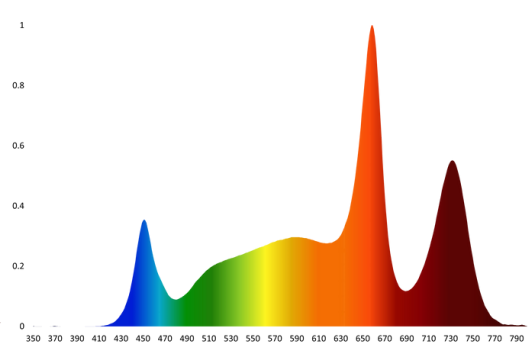

# THE AELIUS 20W LED TUBE

The Aelius 20W LED Tube has a classic practical design that perfectly replaces T5 & T8 fixtures.

## AVAILABLE SPECTRUMS

5000K SPECTRUM

6500K SPECTRUM

5000K + 660NM & 730NM SPECTRUM

## FIXTURE HIGHLIGHTS

<b>MODEL</b>	AELIUS-420
<b>EFFICACY</b> (400-800nm)	2.5 $\mu\text{mol}/\text{J}$
<b>PHOTON FLUX</b> (400-800nm)	50 $\mu\text{mol}/\text{s}$
<b>POWER</b>	20 W
<b>VOLTAGE RANGE</b>	120-277 V

THE  
**AELIUS 20W**  
LED TUBE

**FIXTURE SPECIFICATIONS**

<b>FULL MODEL NAME</b>	The Aelius 20W LED Tube
<b>INPUT VOLTAGE RANGE</b>	120-240V
<b>DIMMABLE</b>	No
<b>LIFETIME</b>	Q70 > 20,000hrs
<b>LED OPTICS</b>	120° Primary Optics
<b>FIXTURE POWER</b>	20 W
<b>POWER FACTOR</b>	0.90
<b>FREQUENCY</b>	50/60Hz
<b>THD @ 100% POWER</b>	<20%
<b>INDIVIDUAL COVERAGE</b>	8" x 44"
<b>TOTAL BOX COVERAGE</b>	44" x 48" (12" spacing)
<b>WARRANTY PERIOD</b>	5 Years
<b>DAMP LOCATIONS</b>	IP65
<b>DAISY-CHAIN</b>	Up To 20 Fixtures