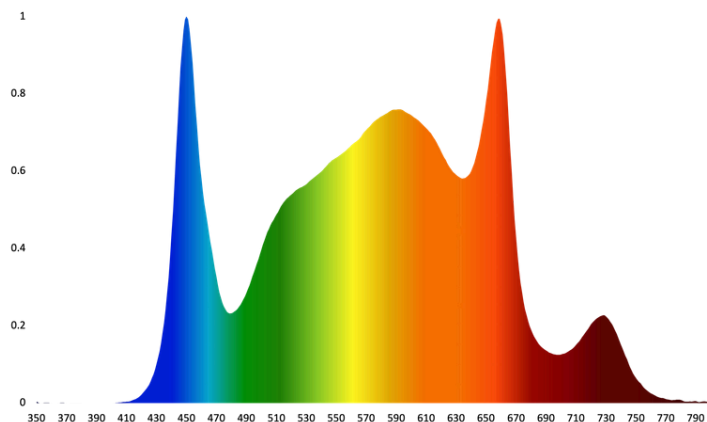

## FIXTURE DIMENSIONS

Single Bar

3.5 LBS

Length: 46" (1170mm)  
Height: 1.96" (50mm)  
Width: 1.92" (49mm)

4.4 LBS

Length: 50" (1270mm)  
Height: 1.96" (50mm)  
Width: 1.92" (49mm)

## THE FAR RED SPECTRUM

The Far Red Spectrum has the benefits of the standard spectrum with a spike in far red, leading to increased biomass production and fuller leaves.

**AELIUS**<sup>TM</sup>  
LED

## FIXTURE HIGHLIGHTS

**MODEL** 46" Length F-TL060FRD-L4N

**MODEL** 50" Length F-TL060FRD-L5N

**EFFICACY** (400-800nm) 2.6  $\mu\text{mol}/\text{J}$

**PHOTON FLUX** (400-800nm) 160  $\mu\text{mol}/\text{s}$