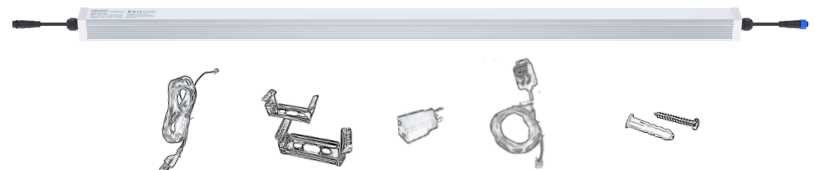

AELIUSTM
LED

LET'S CONNECT

1-844-472-3389

sales@aeliusled.com

aeliusled.com

@aeliusled

INCLUDED IN BOX

- LED Fixture (x4)
- Power Cable with RJ11 Dimming Cable
- 120V Adapter
- Mounting Brackets
- Dimmer (if requested)
- Mounting Screws, drywall anchors and cable ties (x4 of each)