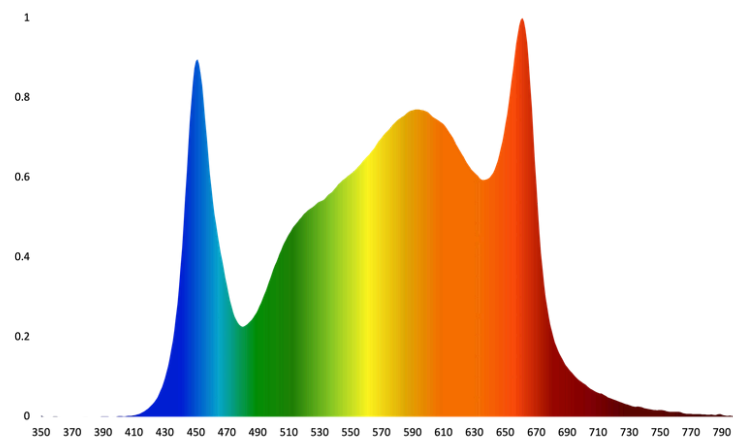

THE AELIUS 60W LED TUBE

The Aelius 60W LED Tube is designed for growing leafy greens in vertical farming applications. To suit your unique growing needs, you can easily daisy chain the 60w tubes together.

FIXTURE DIMENSIONS

Single Bar

3.5 LBS

Length: 46" (1170mm)

Height: 1.96" (50mm)

Width: 1.92" (49mm)

4.4 LBS

Length: 50" (1270mm)

Height: 1.96" (50mm)

Width: 1.92" (49mm)

THE STANDARD SPECTRUM

The **Standard Spectrum** is a balanced distribution of light that is proven to excel with most crops.

FIXTURE HIGHLIGHTS

MODEL 46" Length F-TL060NFD-L4N

MODEL 50" Length F-TL060NFD-L5N

EFFICACY (400-800nm) 2.8 $\mu\text{mol}/\text{J}$

PHOTON FLUX (400-800nm) 170 $\mu\text{mol}/\text{s}$

POWER 60 W

VOLTAGE RANGE 120-277 V

AELIUSTM
LED

THE AELIUS 60W LED TUBE