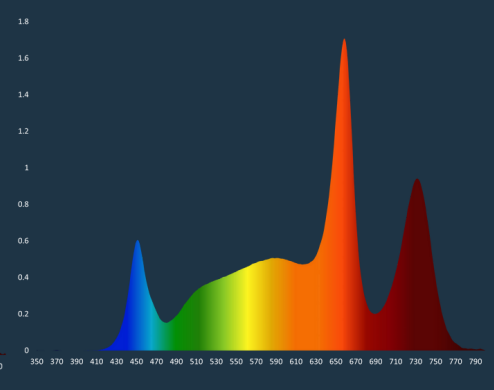

THE AELIUS 20W LED TUBE

DIMENSIONS & WEIGHT

Single Bar

Length: 46" (1160 mm)

0.8 LBS

Height: 1.5" (38mm)

BUILD

The Aelius 20W LED Tube holds a classic practical design that replaces T5 & T8 fixtures perfectly. With quick connectors and a built in driver, you can daisy chain the clone bars together to suit your needs. The fixture comes with end caps designed for easy mounting with included ties.

SPECTRUMS AVAILABLE

6500k

5000k

5000K + 660nm & 730nm

The LED tube is available in three different light recipes, 6500K for cloning cannabis, as well as 5000K and 5000K + 660nm & 730nm for greens and other vegetables. Tube lights are sold in packs of four to provide you with the coverage you need while saving on costs.

THE AELIUS 20W LED TUBE

FIXTURE OVERVIEW

MODEL	Aelius 20W LED Tube
PHOTON FLUX	50 $\mu\text{mol}/\text{S}$
EFFICACY	2.5 $\mu\text{mol}/\text{J}$
LIFETIME	Q70 > 20,000hrs
LED OPTICS	120 Primary Optics
DIMMABLE	No