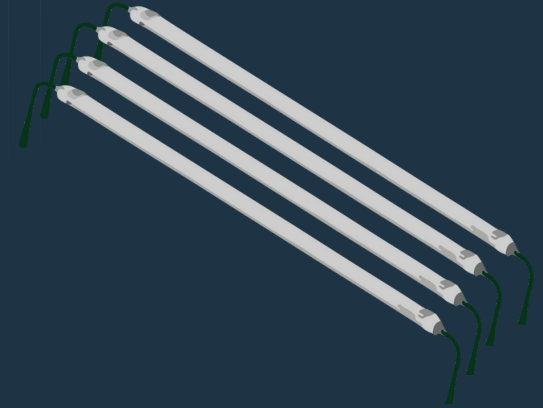

THE AELIUS 20W LED TUBE

DIMENSIONS & WEIGHT

Single Bar

Length: 46" (1160 mm)

0.8 LBS

Height: 1.5" (38mm)

BUILD

The Aelius 20W LED Tube holds a classic practical design that replaces T5 & T8 fixtures perfectly. With quick connectors and a built in driver, you can daisy chain the clone bars together to suit your needs. The fixture comes with end caps designed for easy mounting with included ties.

SPECTRUMS AVAILABLE

6500k

5000k

5000K + 660nm & 730nm

The LED tube is available in three different light recipes, 6500K for cloning cannabis, as well as 5000K and 5000K + 660nm & 730nm for greens and other vegetables. Tube lights are sold in packs of four to provide you with the coverage you need while saving on costs.

THE AELIUS 20W LED TUBE

FIXTURE OVERVIEW

MODEL	Aelius 20W LED Tube
PHOTON FLUX	50 $\mu\text{mol}/\text{S}$
EFFICACY	2.5 $\mu\text{mol}/\text{J}$
LIFETIME	Q70 > 20,000hrs
LED OPTICS	120 Primary Optics
DIMMABLE	No