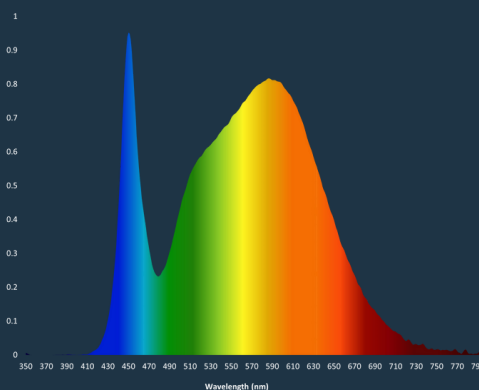

THE AELIUS 20W LED TUBE

DIMENSIONS & WEIGHT

Single Bar

Length: 46" (1160 mm)

0.8 LBS

Height: 1.5" (38mm)

BUILD

The Aelius 20W LED Tube holds a classic practical design that replaces T5 & T8 fixtures perfectly. With quick connectors and a built in driver, you can daisy chain the clone bars together to suit your needs. The fixture comes with end caps designed for easy mounting with included ties.

SPECTRUMS AVAILABLE

6500k

5000k

5000K + 660nm & 730nm

The LED tube is available in three different light recipes, 6500K for cloning cannabis, as well as 5000K and 5000K + 660nm & 730nm for greens and other vegetables. Tube lights are sold in packs of four to provide you with the coverage you need while saving on costs.

THE AELIUS 20W LED TUBE

FIXTURE OVERVIEW

MODEL	Aelius 20W LED Tube
PHOTON FLUX	50 $\mu\text{mol}/\text{S}$
EFFICACY	2.5 $\mu\text{mol}/\text{J}$
LIFETIME	Q70 > 20,000hrs
LED OPTICS	120 Primary Optics
DIMMABLE	No