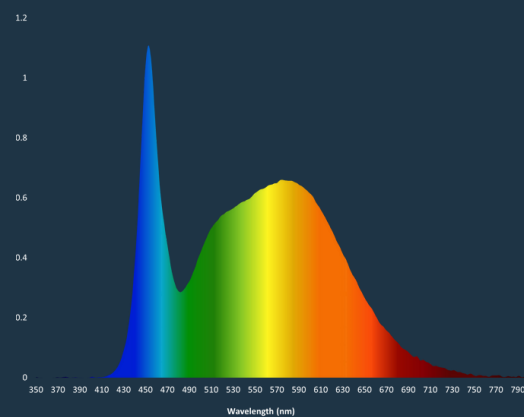

THE AELIUS 20W LED TUBE

DIMENSIONS & WEIGHT

Single Bar

Length: 46" (1160 mm)

0.8 LBS

Height: 1.5" (38mm)

BUILD

The Aelius 20W LED Tube holds a classic practical design that replaces T5 & T8 fixtures perfectly. With quick connectors and a built in driver, you can daisy chain the clone bars together to suit your needs. The fixture comes with end caps designed for easy mounting with included ties.

SPECTRUMS AVAILABLE

6500k

5000k

5000K + 660nm & 730nm

The LED tube is available in three different light recipes, 6500K for cloning cannabis, as well as 5000K and 5000K + 660nm & 730nm for greens and other vegetables. Tube lights are sold in packs of four to provide you with the coverage you need while saving on costs.

THE AELIUS 20W LED TUBE

FIXTURE OVERVIEW

MODEL	Aelius 20W LED Tube
PHOTON FLUX	50 $\mu\text{mol}/\text{S}$
EFFICACY	2.5 $\mu\text{mol}/\text{J}$
LIFETIME	Q70 > 20,000hrs
LED OPTICS	120 Primary Optics
DIMMABLE	No