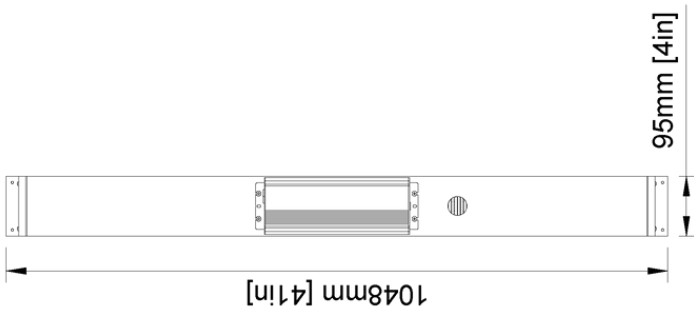

THE AELIUS 300 **REDD**

Due to its slim design, the Aelius 300 REDD is a great choice for supplemental light in greenhouses, as well as for standard grow tables and in grow tents.

FIXTURE DIMENSIONS

4" x 40"
12.4 LBS

FIXTURE HIGHLIGHTS

MODEL	APGL-AELIUS-3-G-1-M-NL
EFFICACY (400-800nm)	3.0 $\mu\text{mol/J}$
PHOTON FLUX (400-800nm)	960 $\mu\text{mol/s}$
POWER	320 W
VOLTAGE RANGE	100-480 V

THE AELIUS 300 REDD

FIXTURE SPECIFICATIONS

FULL MODEL NAME	Aelius 300 REDD
HIGH VOLTAGE RANGE	200 - 480V
LOW VOLTAGE RANGE	100 - 277V
LIFETIME	L90 > 43,000hrs
LED OPTICS	120° Primary Optics
DIMMABLE	0-10V
FIXTURE POWER	320 W
POWER FACTOR	0.96
FREQUENCY	50/60Hz
THD @ 100% POWER	7.7%
COVERAGE AREA	3X4
WARRANTY PERIOD	5 Years
DAMP LOCATIONS	IP65
DRIVER (Fixture Mounted)	uPowerTek