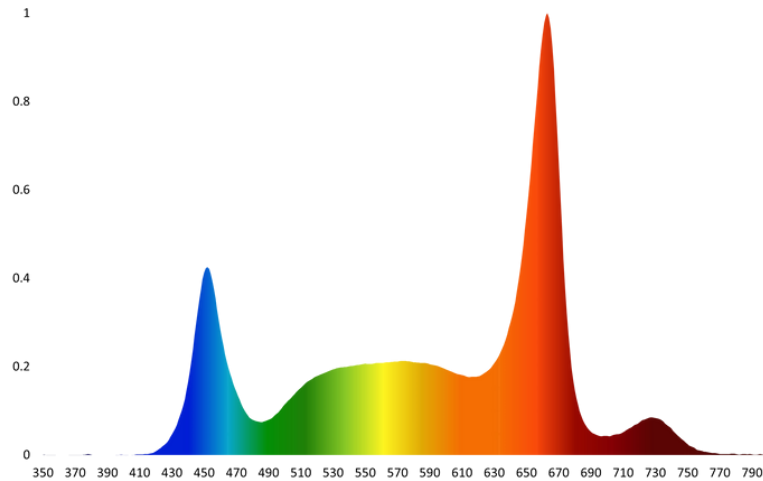

THE AELIUS 300 **REDD**

Due to its slim design, the Aelius 300 REDD is a great choice for supplemental light in greenhouses, as well as for standard grow tables and in grow tents.

FIXTURE DIMENSIONS

4" x 40"
12.4 LBS

THE SPECTRUM

The **REDD Spectrum** is specially designed for flowering and greenhouse cultivation. With the right balance of blue and red rich light, you can expect to truly experience the genetic potential of your crop.

FIXTURE HIGHLIGHTS

MODEL	APGL-AELIUS-3-G-1-M-NL
EFFICACY (400-800nm)	3.0 $\mu\text{mol/J}$
PHOTON FLUX (400-800nm)	960 $\mu\text{mol/s}$
POWER	320 W
VOLTAGE RANGE	100-480 V

THE AELIUS 300 REDD

FIXTURE SPECIFICATIONS