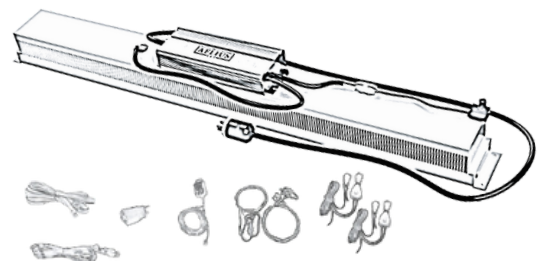

THE AELIUS 300 **REDD**

Due to its slim design, the Aelius 300 REDD is a great choice for supplemental light in greenhouses, as well as for standard grow tables and in grow tents.

FIXTURE DIMENSIONS

4" x 40"
12.4 LBS

AELIUSTM
LED

LET'S CONNECT

1-844-472-3389

sales@aeliusled.com

aeliusled.com

@aeliusled

INCLUDED IN BOX

- LED Fixture
- LED Driver
- Power Cord
- Daisy-Chain Data Cord
- 120V Adapter
- Dimmer (If Applicable)
- Aircraft Cable Hangers
- Rope Hangers

WHAT'S ABOVE YOUR PLANTS?