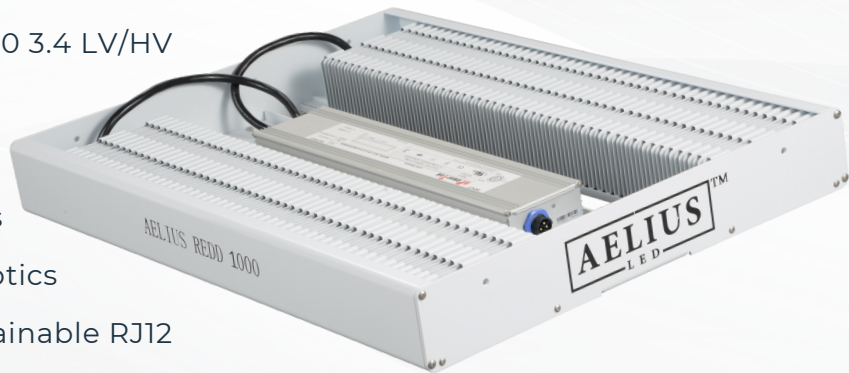

THE AELIUS REDD

The Aelius REDD series is designed to deliver the maximum amount of light possible in a full-spectrum LED fixture. With many options to choose from, you can pick the perfect fixture for your crop and environment.

FIXTURE DIMENSIONS

651mm(25.6") * 482.4mm(19") * 75.4mm(3")

23.2 LBS

THE SPECTRUM

The REDD 3.4 spectrum is specially designed for fruiting crops and greenhouse cultivation. With the right balance of blue and red rich light, you can expect to truly experience the genetic potential of your crop.

FIXTURE HIGHLIGHTS

MODEL	AR834
EFFICACY (400-800nm)	3.45 $\mu\text{mol}/\text{J}$
PHOTON FLUX (400-800nm)	2,775 $\mu\text{mol}/\text{s}$
POWER	804 W
VOLTAGE RANGE	120-480 V

THE AELIUS REDD

FIXTURE SPECIFICATIONS

FULL MODEL NAME	Aelius REDD 800 3.4 LV/HV
HIGH VOLTAGE RANGE	200 - 480V
LOW VOLTAGE RANGE	120 - 277V
LIFETIME	L90 > 43,000hrs
LED OPTICS	120° Primary Optics
DIMMABLE	0-10V Daisy-Chainable RJ12
FIXTURE POWER	804W
POWER FACTOR	0.92-0.99
FREQUENCY	50/60Hz
THD @ 100% POWER	4%
COVERAGE AREA	5X5
WARRANTY PERIOD	5 Years
DAMP LOCATIONS	IP65
DRIVER (Fixture Mounted)	uPowerTek