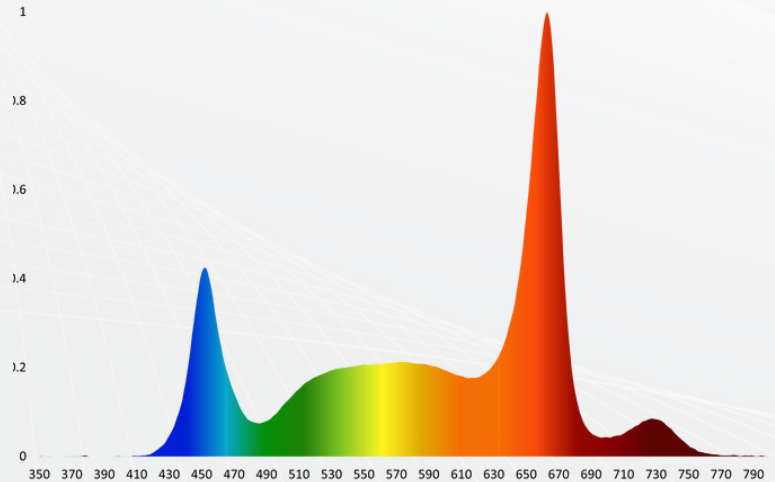

THE AELIUS REDD

The Aelius REDD series is designed to deliver the maximum amount of light possible in a full-spectrum LED fixture. With many options to choose from, you can pick the perfect fixture for your crop and environment.

FIXTURE DIMENSIONS

651mm(25.6") * 482.4mm(19") * 75.4mm(3")

23.2 LBS

THE SPECTRUM

The REDD 3.4 spectrum is specially designed for fruiting crops and greenhouse cultivation. With the right balance of blue and red rich light, you can expect to truly experience the genetic potential of your crop.

FIXTURE HIGHLIGHTS

MODEL	AR834
EFFICACY (400-800nm)	3.45 $\mu\text{mol}/\text{J}$
PHOTON FLUX (400-800nm)	2,775 $\mu\text{mol}/\text{s}$
POWER	804 W
VOLTAGE RANGE	120-480 V

THE AELIUS REDD

FIXTURE SPECIFICATIONS

FULL MODEL NAME	Aelius REDD 800 3.4 LV/HV
HIGH VOLTAGE RANGE	200 - 480V
LOW VOLTAGE RANGE	120 - 277V
LIFETIME	L90 > 43,000hrs
LED OPTICS	120° Primary Optics
DIMMABLE	0-10V Daisy-Chainable RJ12
FIXTURE POWER	804W
POWER FACTOR	0.92-0.99
FREQUENCY	50/60Hz
THD @ 100% POWER	4%
COVERAGE AREA	5X5
WARRANTY PERIOD	5 Years
DAMP LOCATIONS	IP65
DRIVER (Fixture Mounted)	uPowerTek