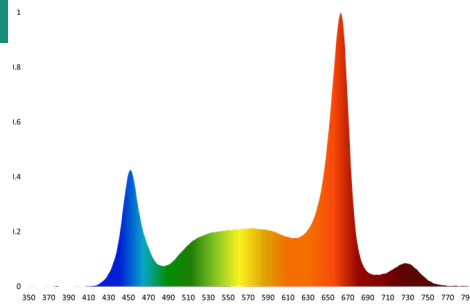

THE
AELIUS 120W
 UNDER CANOPY LED

The Aelius 120W Under Canopy LED enhances photosynthesis in the lower canopy, promoting balanced growth throughout the plant. With a 150° wide beam angle, it ensures even light distribution and optimal coverage below the canopy.

FIXTURE DIMENSIONS
 Single Bar

Single Bar
 Length: 47.36"
 Height: 3.70"
 Width: 2.67"

With platform
 Height: 13.02"
 *stands are height adjustable

The **REDD Spectrum** is specially designed for flowering and greenhouse cultivation. With the right balance of blue and red rich light, you can expect to truly experience the genetic potential of your crop.

THE REDD SPECTRUM

The **XR Spectrum** is designed for under canopy lighting in rooms that have higher amounts of red and/or far red in the top lights, such as Aelius LED's REDD spectrum or HPS fixtures.

THE XR SPECTRUM

FIXTURE HIGHLIGHTS

MODEL	F-TL120RED-LSN F-TL120BLU0-LSN
EFFICACY (400-800nm)	3.05-3.32 $\mu\text{mol}/\text{J}$
PHOTON FLUX (400-800nm)	360 $\mu\text{mol}/\text{s}$
POWER	120 W
VOLTAGE RANGE	120-277 V