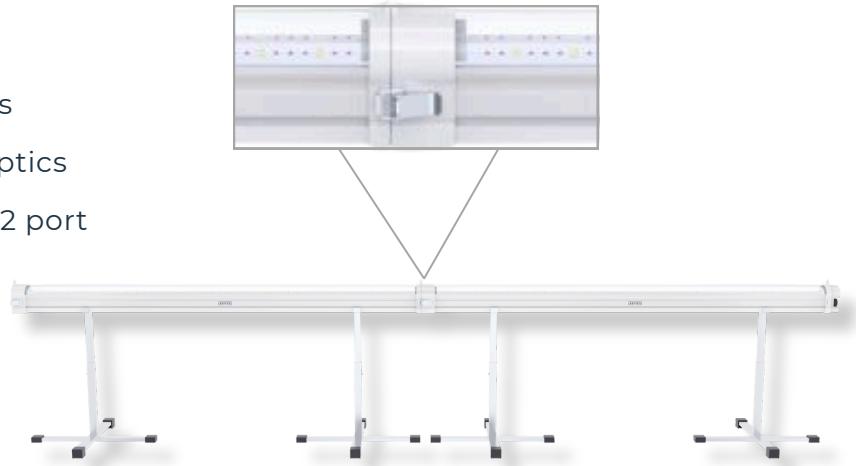

THE
AELIUS 120W
 UNDER CANOPY LED

The Aelius 120W Under Canopy LED enhances photosynthesis in the lower canopy, promoting balanced growth throughout the plant. With a 150° wide beam angle, it ensures even light distribution and optimal coverage below the canopy.

FIXTURE DIMENSIONS
 Single Bar

Single Bar
 Length: 47.36"
 Height: 3.70"
 Width: 2.67"

With platform
 Height: 13.02"
 *stands are height adjustable

The **REDD Spectrum** is specially designed for flowering and greenhouse cultivation. With the right balance of blue and red rich light, you can expect to truly experience the genetic potential of your crop.

THE XR SPECTRUM

FIXTURE HIGHLIGHTS

MODEL	F-TL120RED-LSN F-TL120BLU0-LSN
EFFICACY (400-800nm)	3.05-3.32 $\mu\text{mol}/\text{J}$
PHOTON FLUX (400-800nm)	360 $\mu\text{mol}/\text{s}$
POWER	120 W
VOLTAGE RANGE	120-277 V

THE
AELIUS 120W
UNDER CANOPY LED

FIXTURE SPECIFICATIONS

FULL MODEL NAME	The Aelius 120W Under Canopy LED
INPUT VOLTAGE RANGE	120-277V
TEMPERATURE RANGE	-20 to 35 C°
LIFETIME	L90 > 50,000hrs
LED OPTICS	120° Primary Optics
DIMMABLE	0-10V with RJ-12 port
FIXTURE POWER	120 W
POWER FACTOR	0.97
FREQUENCY	50/60Hz
THD @ 100% POWER	≤15%
INDIVIDUAL COVERAGE	12" x 48"
TOTAL BOX COVERAGE	48" x 48" (12 " spacing)
WARRANTY PERIOD	5 Years
WET LOCATIONS	IP65
DAISY-CHAIN	10 Fixtures 120V 20 Fixtures 240V