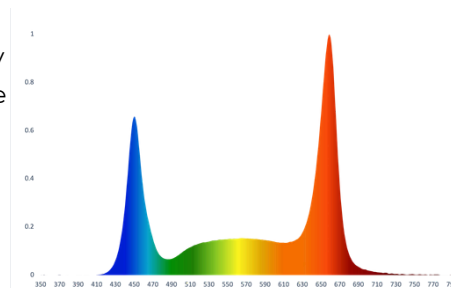

THE
AELIUS 120W
 UNDER CANOPY LED

The Aelius 120W Under Canopy LED enhances photosynthesis in the lower canopy, promoting balanced growth throughout the plant. With a 150° wide beam angle, it ensures even light distribution and optimal coverage below the canopy.

FIXTURE DIMENSIONS
 Single Bar

Single Bar
 Length: 47.36"
 Height: 3.70"
 Width: 2.67"

With platform
 Height: 13.02"
 *stands are height adjustable

The **REDD Spectrum** is specially designed for flowering and greenhouse cultivation. With the right balance of blue and red rich light, you can expect to truly experience the genetic potential of your crop.

THE XR SPECTRUM

FIXTURE HIGHLIGHTS

MODEL	F-TL120RED-LSN F-TL120BLU0-LSN
EFFICACY (400-800nm)	3.05-3.32 $\mu\text{mol}/\text{J}$
PHOTON FLUX (400-800nm)	360 $\mu\text{mol}/\text{s}$
POWER	120 W
VOLTAGE RANGE	120-277 V